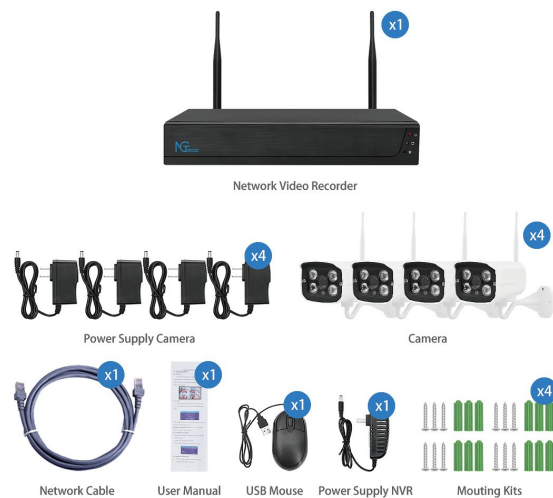

Package Details

NGTECO CO., LIMITED

www.ngteco.com

service.ng@ngteco.com

V1.0 2020. 08. 28

Copyright © 2020 NGTECO CO., LIMITED. All rights reserved.