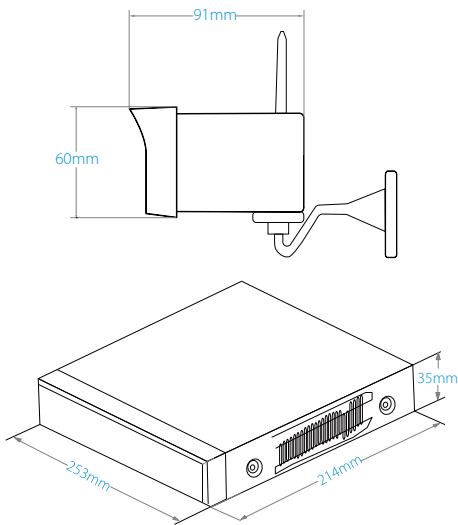

Wireless NVR

Description	4-Channel Wireless 1080p Human Detection NVR
Operating System	Embedded Linux
Video Compression	H.265+
Video Input	4*1080p
Recording Mode	Motion Detection / Human Detection / Timing
Local Playback	4-channel playback simultaneously
Backup Mode	USB Pen drive/Cloud
Network Control Protocol	TCP/IP, HTTP, NTP, DHCP, UDP, ARP, DDNS, DNS, P2P
Wireless Frequency	2.4GHz
Antenna Structure	2 × 2MIMO
Wireless Distance	Transmission distance up to 120 meters in open area(up to 30 meters if there are obstacles)
Video Output	1*HDMI, 1*VGA
Motion Detection	Support
Human Detection	Support
Mobile APP	NGTeco Home (by Android / iOS)
Network Interface	1*RJ45 10M/100Mbps Adaptive Ethernet port
Hard Disk	1 SATA (Up to 6TB)
Power Supply	DC 12V/2A
Power Consumption	5W (Without HDD)
Work Environment	Temperature: -10°C ~ 55°C, Humidity: 10% ~ 90%RH
Dimensions(L*W*H)	253 * 214 * 35 (mm)

Dimensions (mm)