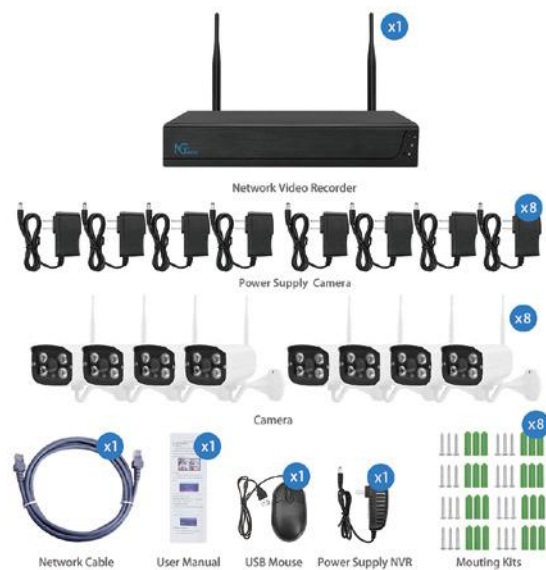

Package Details

NGTECO CO., LIMITED

www.ngteco.com

service.ng@ngteco.com

V1.0 2021.03.11

Copyright © 2021 NGTECO CO., LIMITED. All rights reserved.