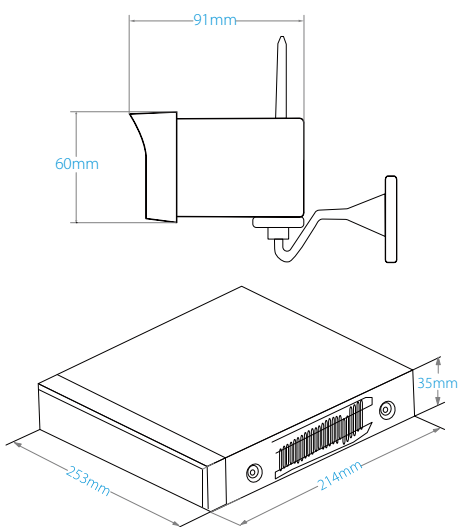

Wireless NVR

Description	8-Channel Wireless 1080p Human Detection NVR
Operating System	Embedded Linux
Video Compression	H.265+
Video Input	8*1080p
Recording Mode	Motion Detection / Human Detection / Timing
Local Playback	4-channel playback simultaneously
Backup Mode	USB Pen drive/Cloud
Network Control Protocol	TCP/IP, HTTP, NTP, DHCP, UDP, ARP, DDNS, DNS, P2P
Wireless Frequency	2.4GHz
Antenna Structure	2 × 2MIMO
Wireless Distance	Transmission distance up to 120 meters in open area (up to 30 meters if there are obstacles)
Video Output	1*HDMI, 1*VGA
Motion Detection	Support
Human Detection	Support
Mobile APP	NGTeco Home (by Android / iOS)
Network Interface	1*RJ45 10M/100Mbps Adaptive Ethernet port
Hard Disk	1 SATA (Up to 6TB)
Power Supply	DC 12V/2A
Power Consumption	5W (Without HDD)
Work Environment	Temperature: -10°C ~ 55°C, Humidity: 10% ~ 90%RH
Dimensions(L*W*H)	253 * 214 * 35 (mm)

Dimensions (mm)