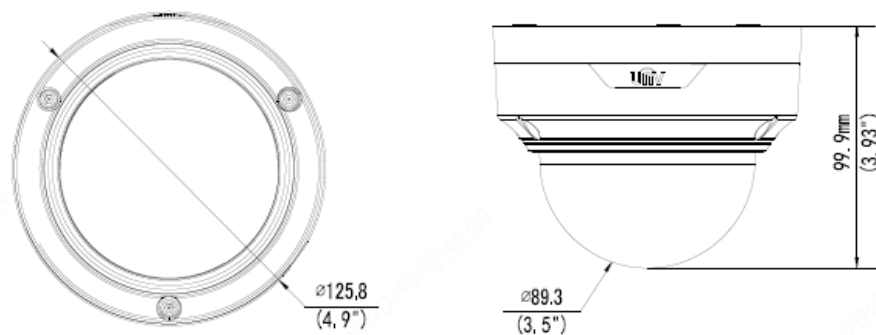

Audio	
Audio Compression	G.711
Suppression	Supported
Sampling Rate	8KHZ
Storage	
Edge Storage	Micro SD, up to 256GB
Network Storage	ANR
Network	
Protocols	IPv4, IGMP, ICMP, ARP, TCP, UDP, DHCP, RTP, RTSP, RTCP, DNS, DDNS, NTP, FTP, UPnP, HTTP, HTTPS, SMTP, SSL
Compatible Integration	ONVIF (Profile S, Profile G, Profile T), API
Interface	
Audio I/O	Input: impedance 35kΩ; amplitude 2V [p-p]
	Output: impedance 600Ω; amplitude 2V [p-p]
Alarm I/O	1/1
Network	10M/100M Base-TX Ethernet
General	
Power	DC 12V±25%, PoE (IEEE 802.3af)
	Power consumption: Max 8.7W
Dimensions (Ø x H)	Φ125.8mmx99.9mm (Ø4.9" x 3.93")
Weight	0.57kg (1.26lb)
Working Environment	-35°C ~ 60°C (-31°F ~ 140°F), Humidity: ≤95% RH (non-condensing)
Ingress Protection	IP66
Vandal Resistant	IK10
Reset Button	Supported

Dimensions

Zhejiang Uniview Technologies Co., Ltd.

Building No.10, Wanlun Science Park, Jiangling Road 88, Binjiang District, Hangzhou, Zhejiang, China (310051)

Email: overseasbusiness@uniview.com; globalsupport@uniview.com

<http://www.uniview.com>

©2019 Zhejiang Uniview Technologies Co., Ltd. All rights reserved.

*Product specifications and availability are subject to change without notice.