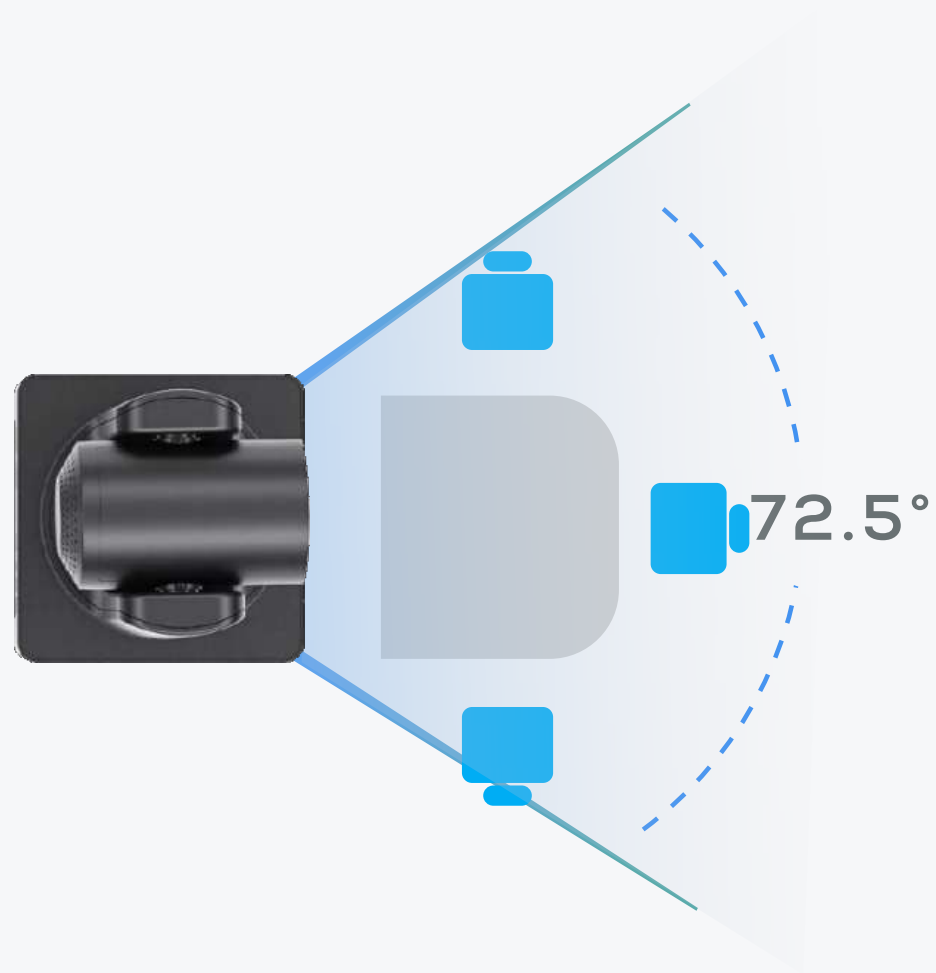

Total 192x zoom from wide-angle 85.2° diagonal FOV lens |

Fast F1.2-F2.8 lens aperture |

Responsive autofocus 12x optical zoom |

16x digital zoom

ADAPTIVE PTZ MOVEMENT FOR PRECISION IMAGES

The UC P15 automatically adjusts pan and tilt speeds based on the zoom level, with 0.1° preset accuracy for more precise images. The camera's 90° tilting angle further enhances coverage and overhead viewing support.

Tilt $-30^{\circ} \sim +90^{\circ}$ (overhead view) | Pan $\pm 170^{\circ}$ |

Adaptive pan & tilt speed based on zoom level (x1 to-x12) |

0.1° preset accuracy | Up to 255 presets

HFOV 72.5°

Tilt -30° ~ +90°

Pan ±170°

ADAPTIVE PTZ MOVEMENT FOR PRECISION IMAGES

UC P15 automatically adjusts pan and tilt speeds based on the zoom level, with 0.1° preset accuracy for more precise images. The camera's 90° tilting angle further enhances coverage and overhead viewing support.

Tilt -30° ~ +90° (overhead view) | Pan ±170° |

Adaptive pan & tilt speed based on zoom level (x1 to x12) |

0.1° preset accuracy | Up to 255 presets

LOCKABLE USB TYPE-C INTERFACE FOR A SECURE CONNECTION

The latest USB 3.0 features a locking screw that securely connects the USB-C cable to the camera, preventing accidental disconnection. Backward compatible with the USB 2.0 standard, the ultra-fast USB 3.0 interface supports all major UC applications.