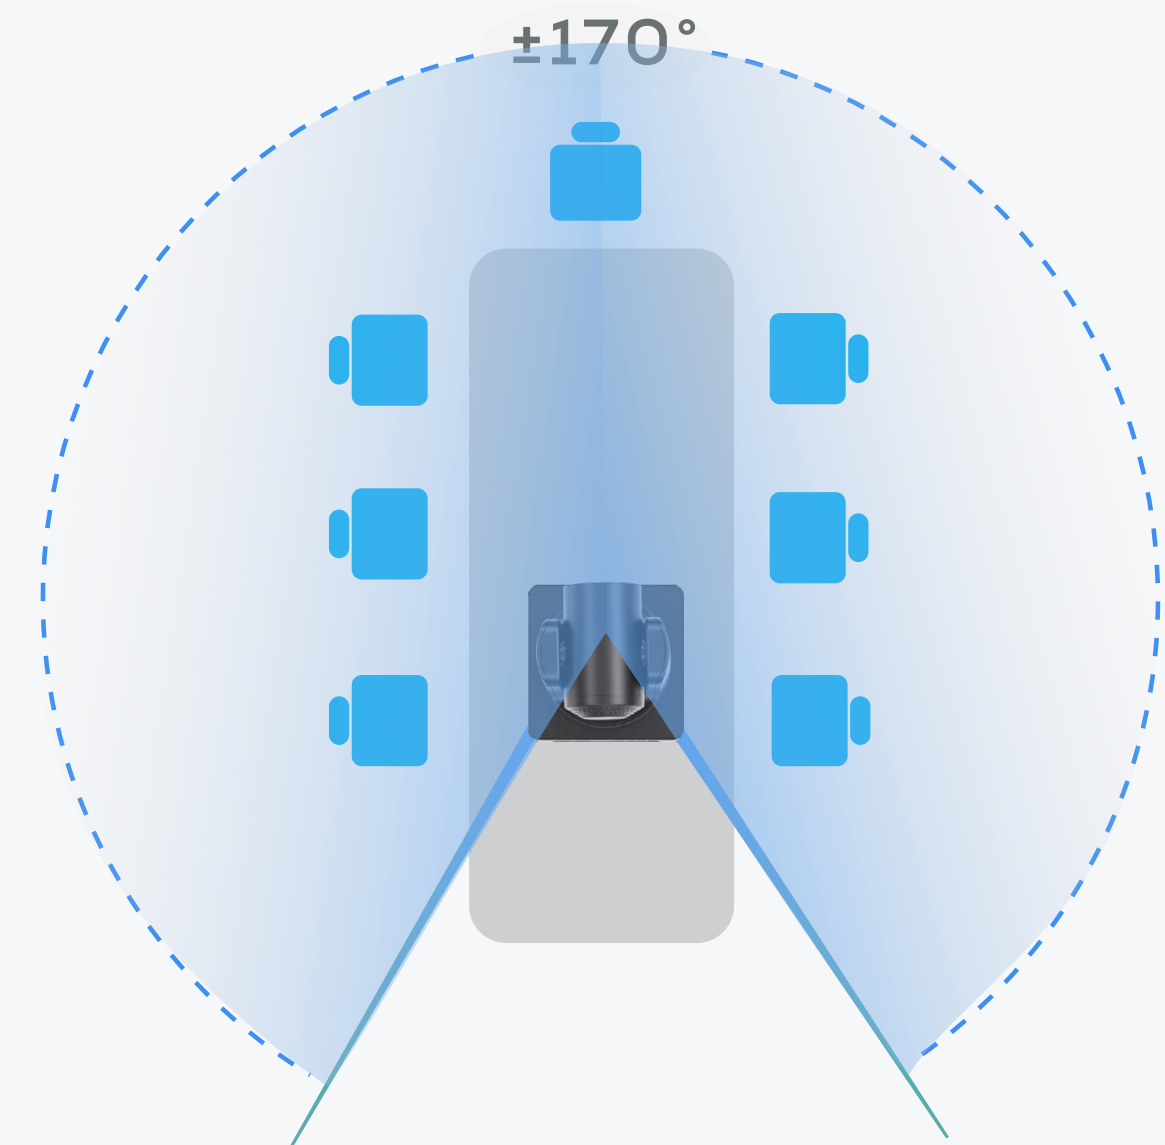

Tilt $-30^{\circ} \sim +90^{\circ}$ (overhead view) | Pan $\pm 170^{\circ}$ |

Adaptive pan & tilt speed based on zoom level (x1 to-x12) |

0.1° preset accuracy | Up to 255 presets

HFOV 72.5°

Tilt -30° ~ +90°

Pan ±170°

ADAPTIVE PTZ MOVEMENT FOR PRECISION IMAGES

UC P15 automatically adjusts pan and tilt speeds based on the zoom level, with 0.1° preset accuracy for more precise images. The camera's 90° tilting angle further enhances coverage and overhead viewing support.