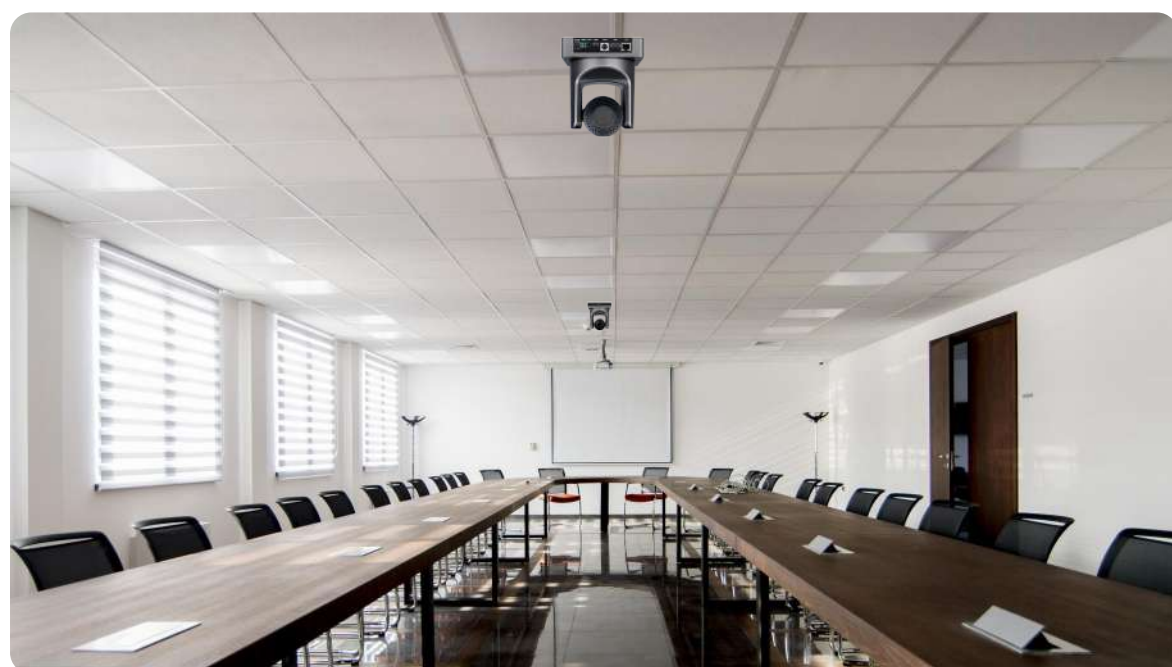

USE CASE

Large meeting room