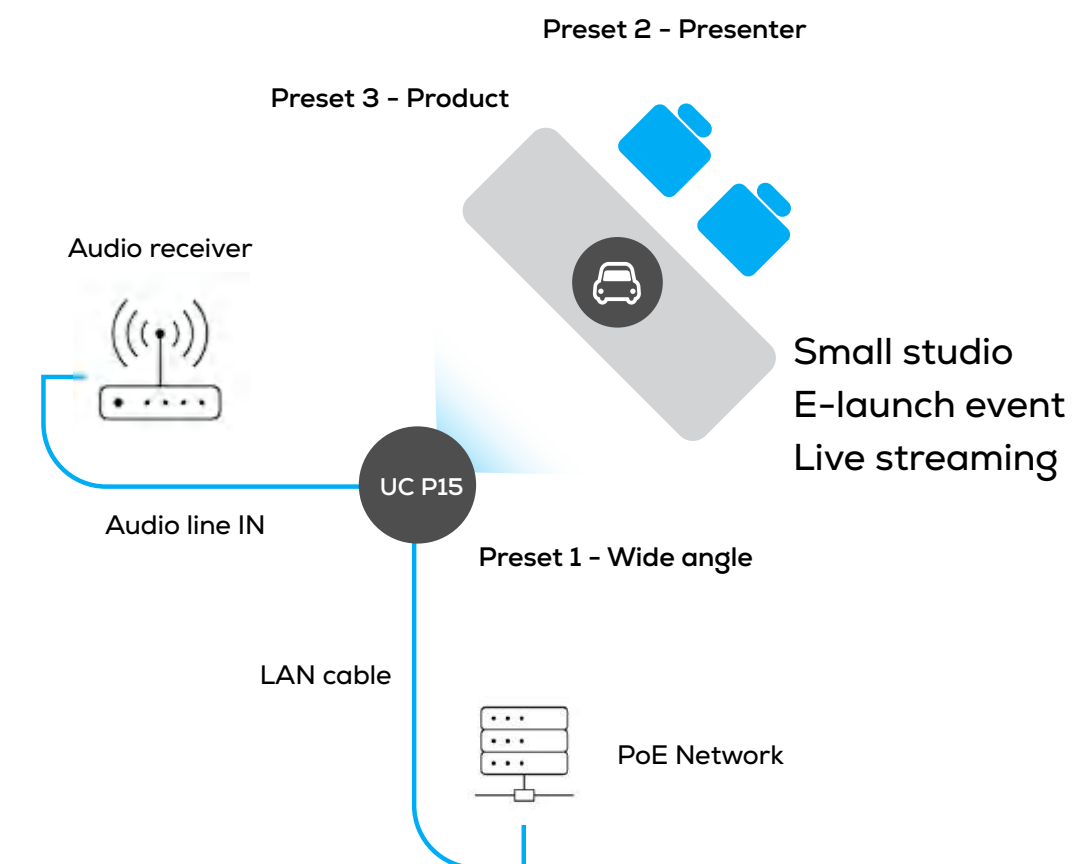

Small studio streaming