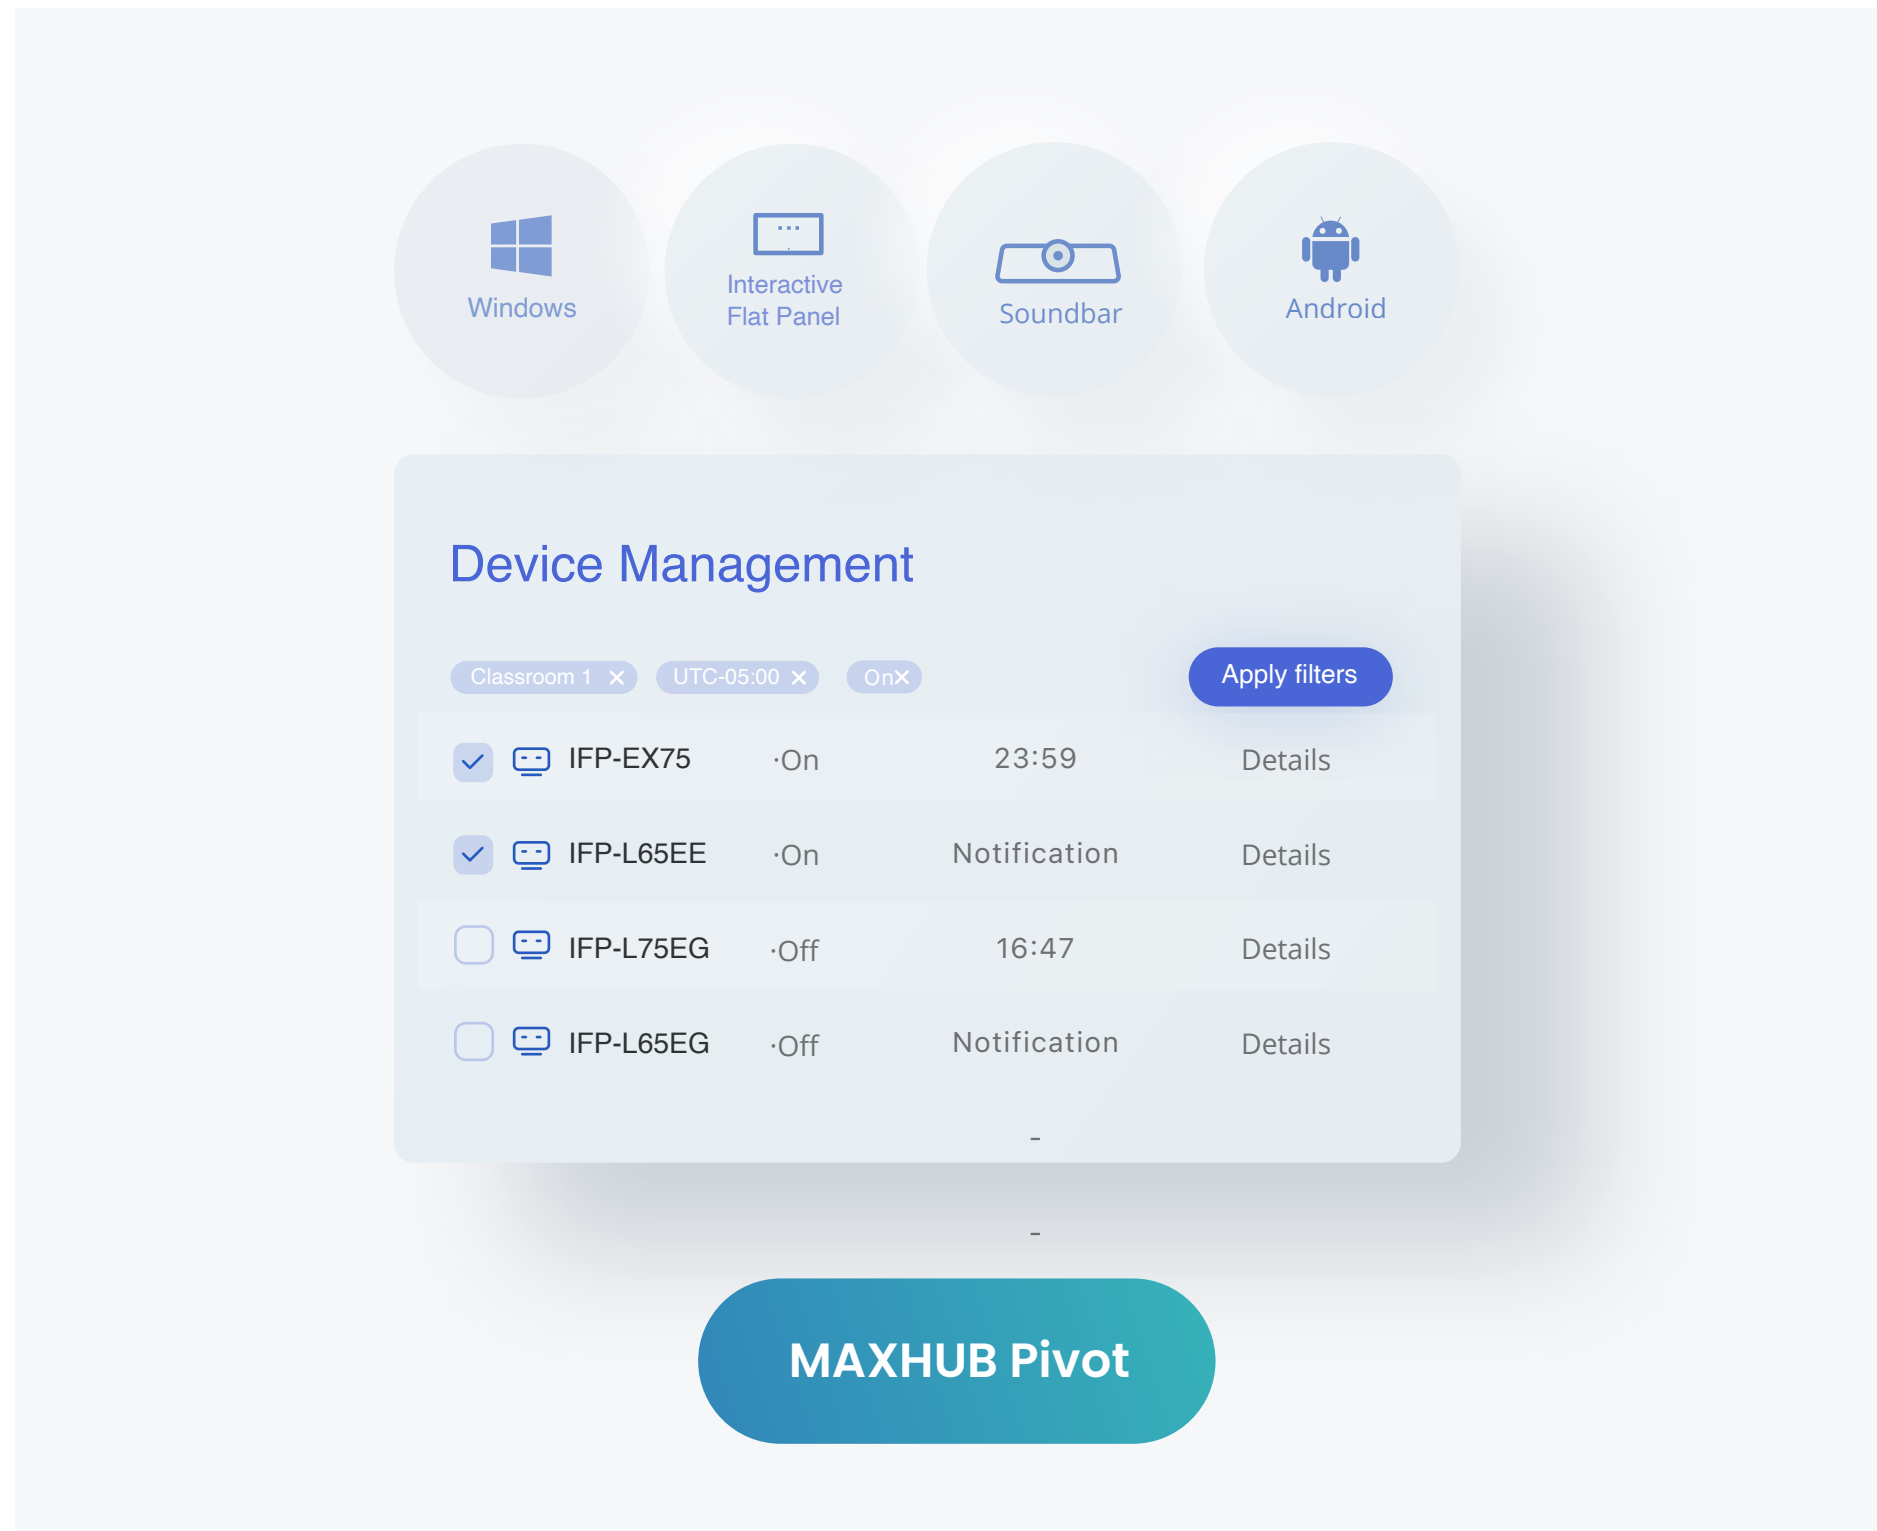

USB Type-C cable with locking screw mechanism

USB audio, video, and control under standard UVC
v1.1~1.5 protocol

EFFORTLESS VIDEO STREAMING

With the integrated IP streaming encoder, streamed content can be broadcast live on popular platforms such as YouTube, Vimeo, Facebook, and Twitch.

Built-in RTSP/RTMP encoder

ONE CABLE FOR EVERYTHING

The one-cable power-over-ethernet (PoE) solution reduces installation costs and allows for flexible deployment in a variety of scenarios. Supports multiple power input for added redundancy.

Multiple power inputs: 12V DC power, PoE

MULTIPLE CONTROL OPTIONS

Tailor the camera operation based on the environment with multiple control options including web interface, software & USB, IP network, serial control, and infrared remote control.

VISCA, PELCO, UVC, and ONVIF protocol supported

IR Controller | Web/Software & USB

IP Network | Serial Controller (RS232 & RS485)

DEVICE MANAGEMENT AT YOUR FINGERTIPS

Use MAXHUB ALIGN to update and optimize the status of your video meeting devices, and fine-tune camera performance to look your best on video calls. Device can be managed remotely for your hybrid meeting needs through the MAXHUB Pivot.