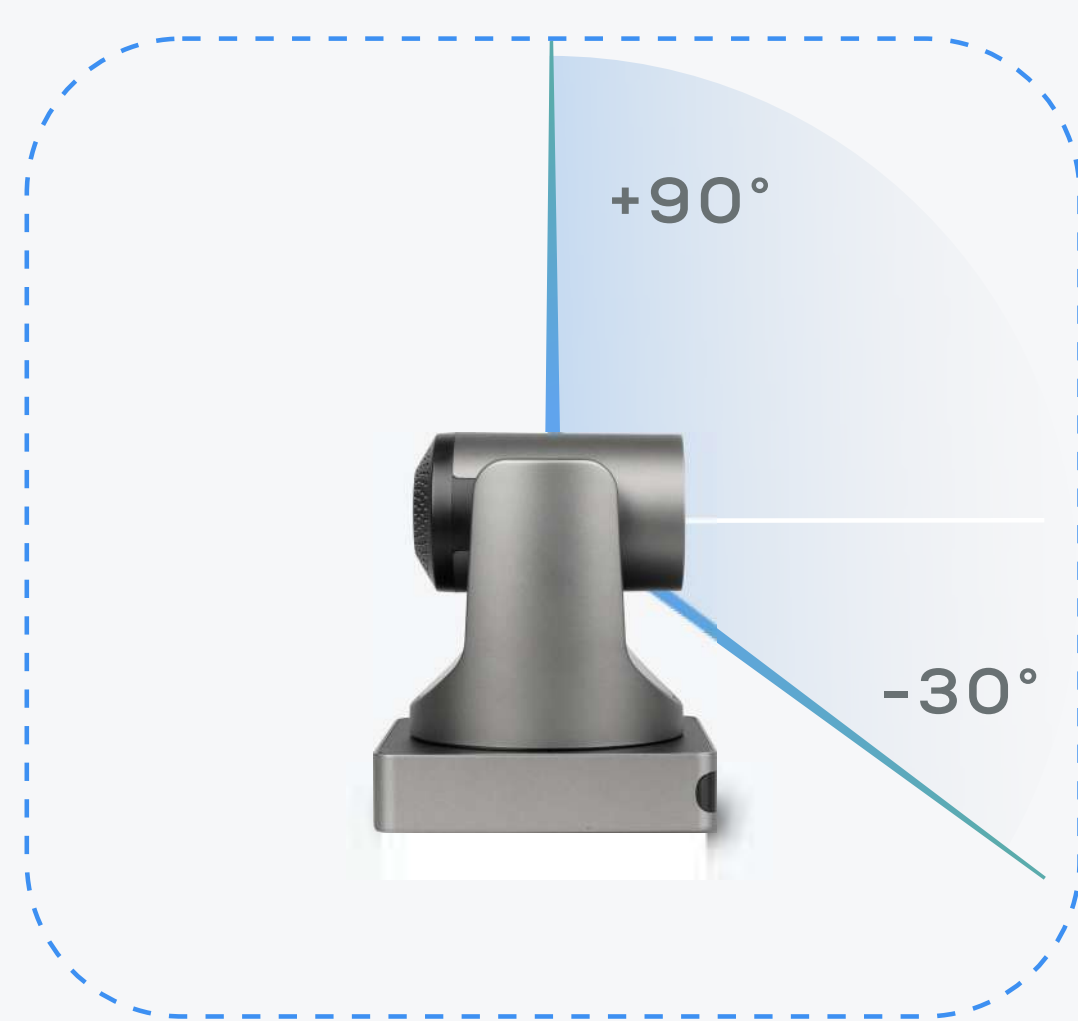

Total 192x zoom from wide-angle 85.2° diagonal FOV lens |

Fast F1.2-F2.8 lens aperture |

Responsive autofocus 12x optical zoom |

16x digital zoom

ADAPTIVE PTZ MOVEMENT FOR PRECISION IMAGES

The UC P15 automatically adjusts pan and tilt speeds based on the zoom level, with 0.1° preset accuracy for more precise images. The camera's 90° tilting angle further enhances coverage and overhead viewing support.

Tilt $-30^{\circ} \sim +90^{\circ}$ (overhead view) | Pan $\pm 170^{\circ}$ |

Adaptive pan & tilt speed based on zoom level (x1 to-x12) |

0.1° preset accuracy | Up to 255 presets

HFOV 72.5°

Tilt -30° ~ +90°

Pan ±170°

ADAPTIVE PTZ MOVEMENT FOR PRECISION IMAGES

UC P15 automatically adjusts pan and tilt speeds based on the zoom level, with 0.1° preset accuracy for more precise images. The camera's 90° tilting angle further enhances coverage and overhead viewing support.