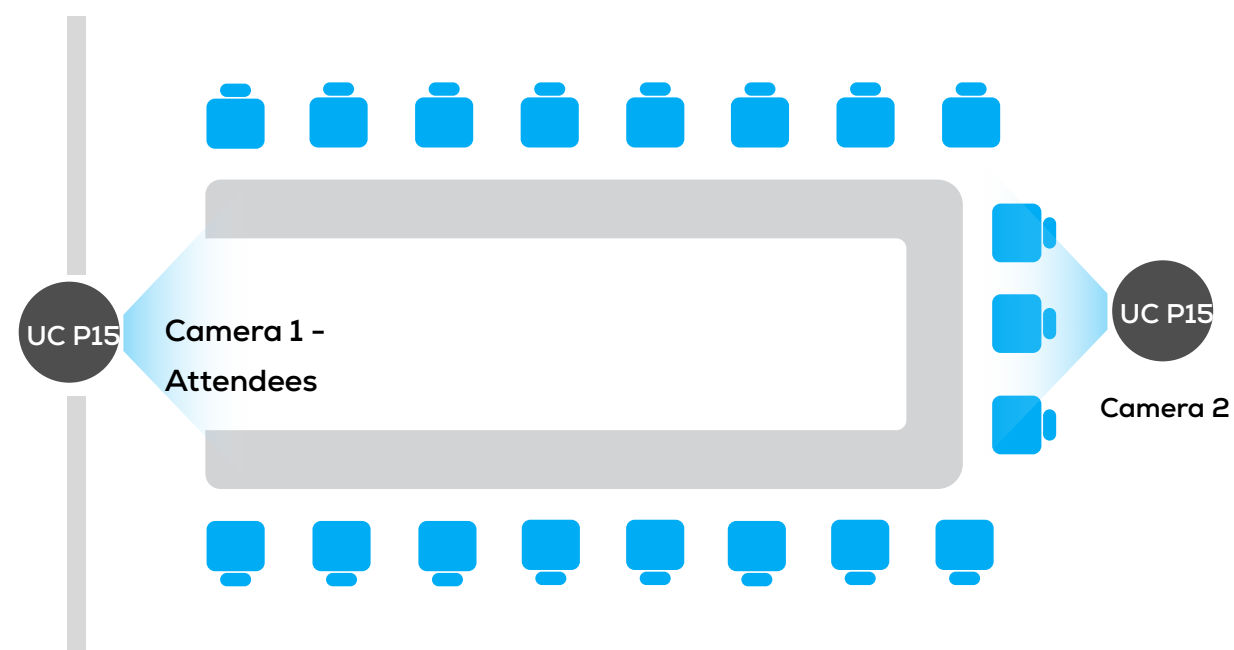

USE CASE

Large meeting room