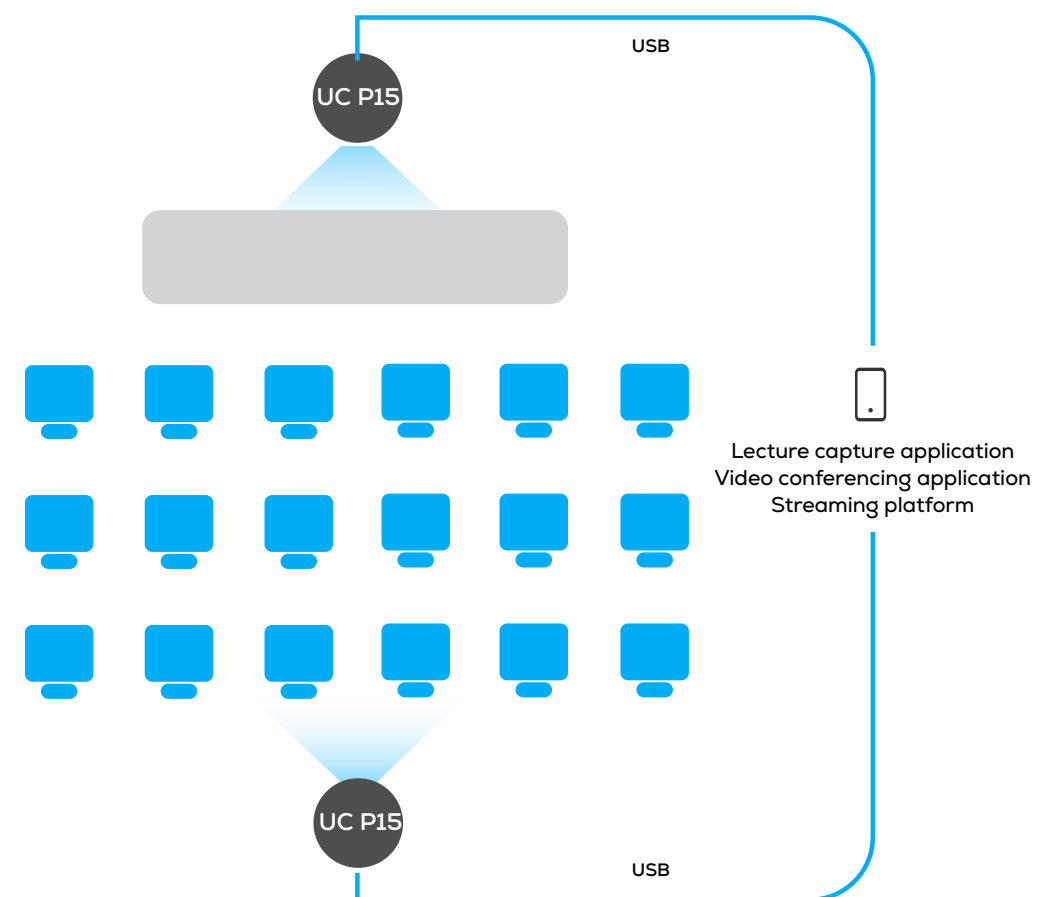

Teaching and learning