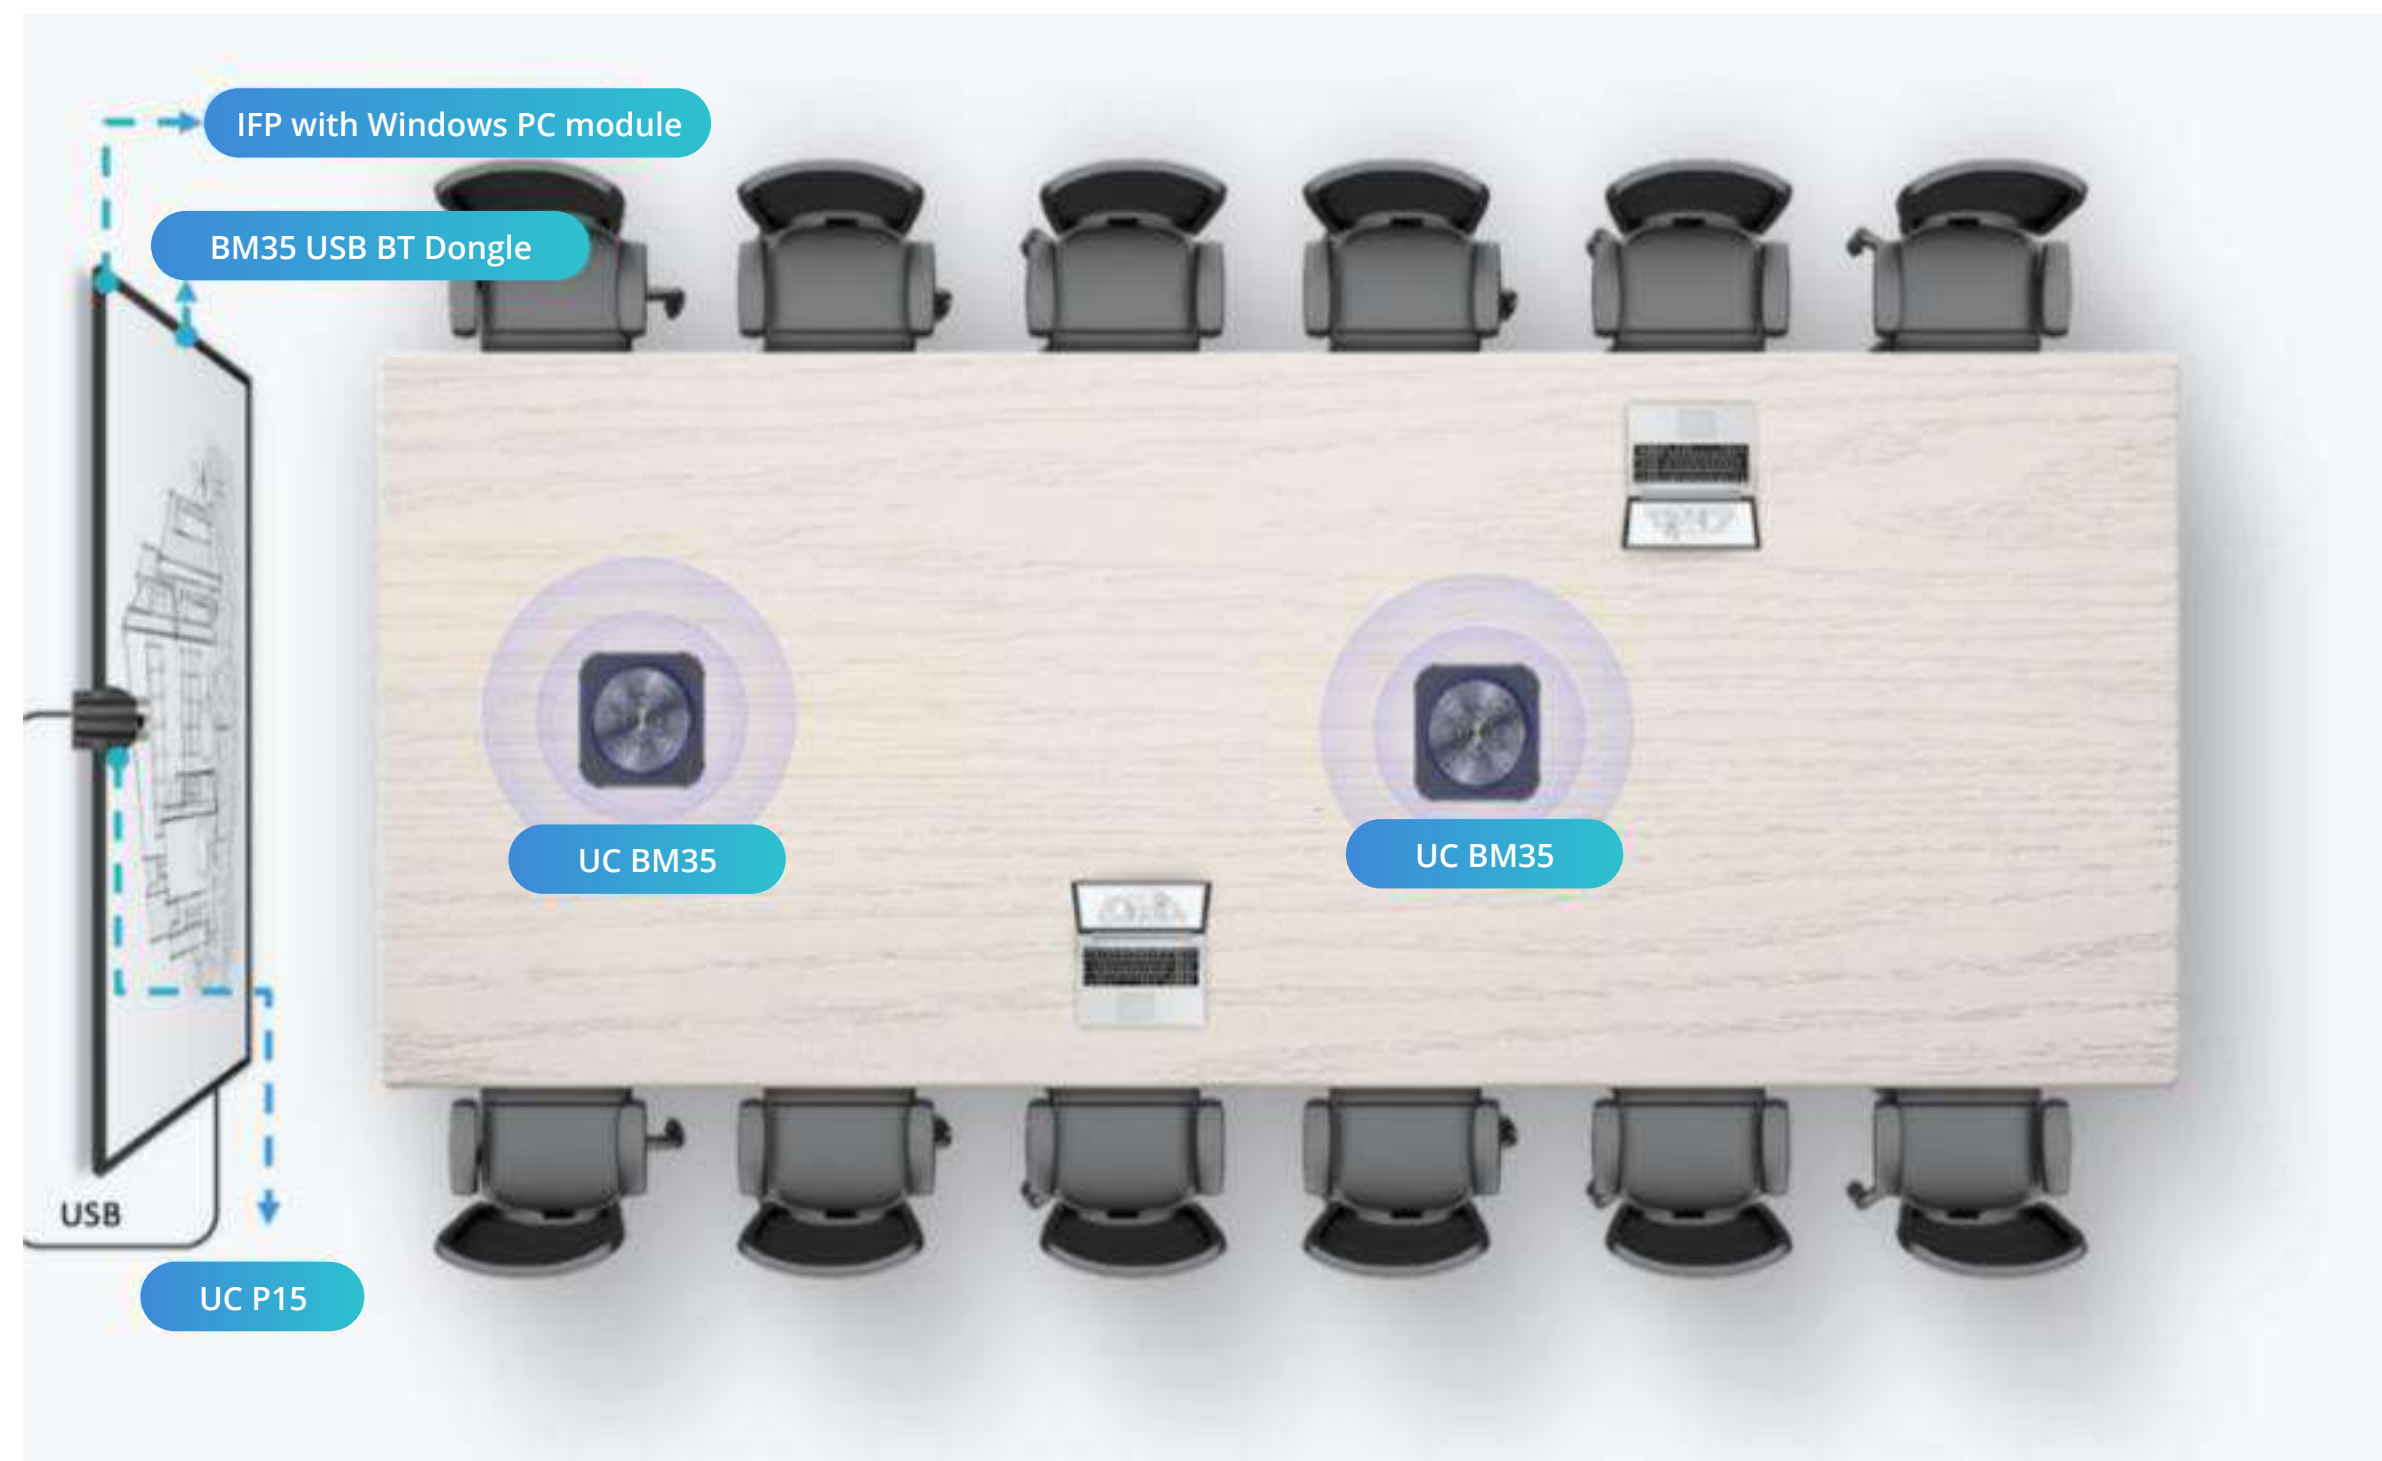

Cisco
Webex

A yellow circle containing the words "Google Meet" in white text.

Google
Meet

SCALABLE FROM MEDIUM TO LARGE- ROOM APPLICATIONS

The bundled solution with UC BM35 allows for deployment and collaboration in a wide range of large spaces.

Bundled solution with UC BM35

Full HD 12x Zoom PTZ Camera (UC P15)

Zoom	12x Optical Zoom, 16x Digital Zoom (Total 196x)
Resolution	Full HD 1080P
DFOV	85.2°

Dual Daisy Chain Speakerphone (UC BM35)

Voice Pickup	Up to 12m
Microphones	16-mic array combined
Daisy chain	BT wireless cascading