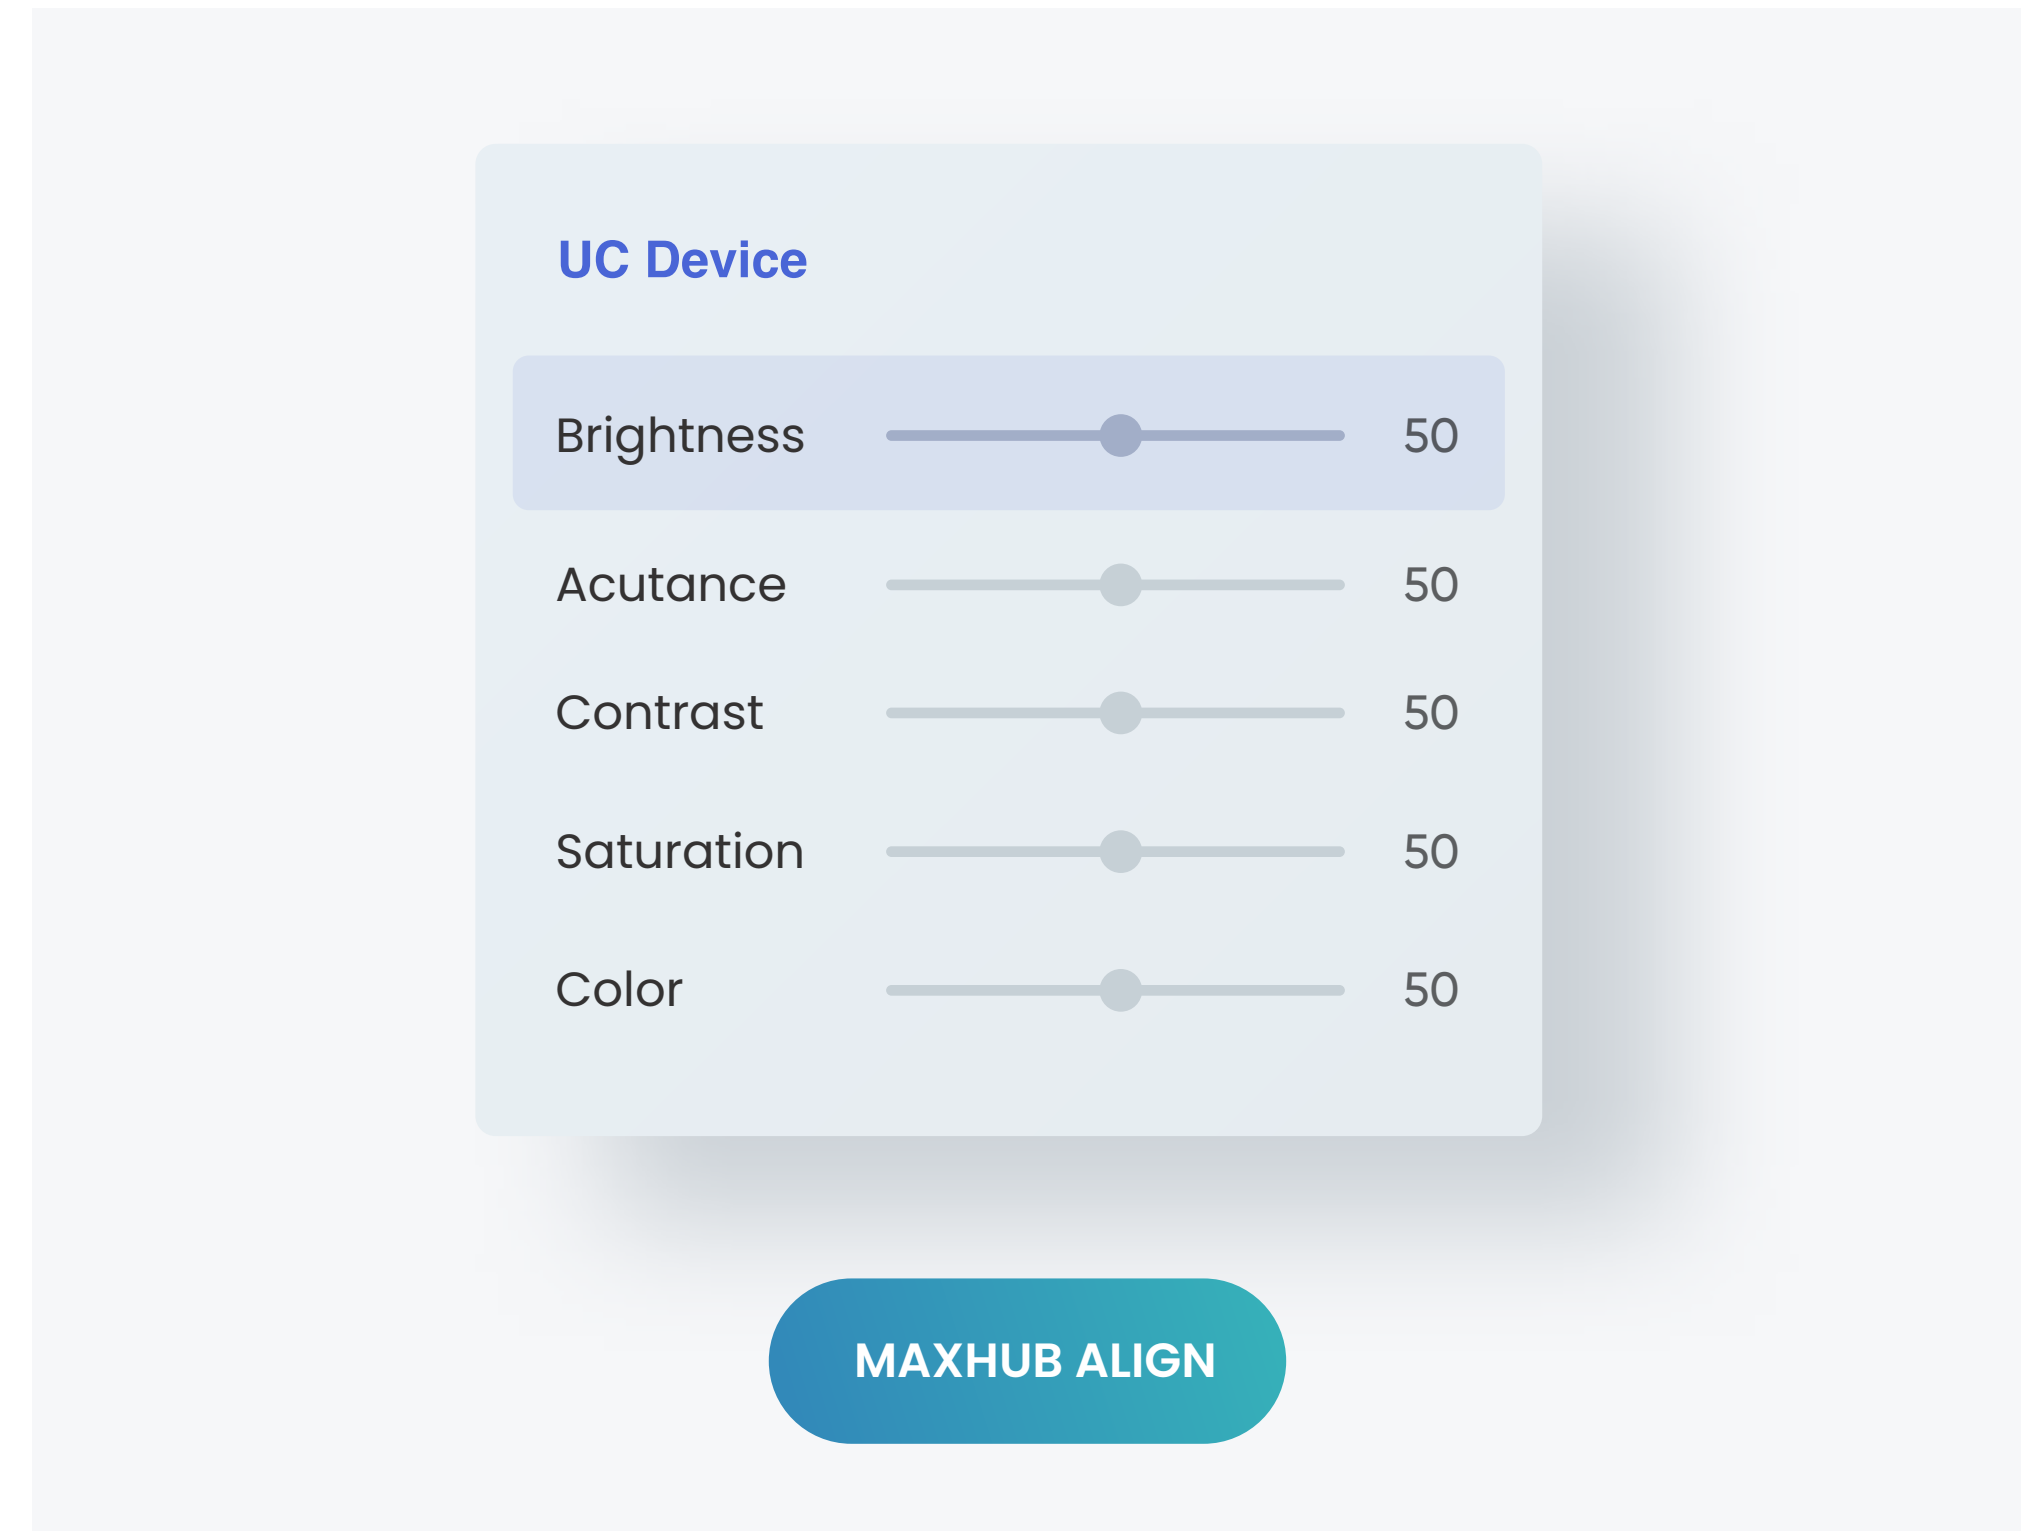

Multiple power inputs: 12V DC power, PoE

MULTIPLE CONTROL OPTIONS

Tailor the camera operation based on the environment with multiple control options including web interface, software & USB, IP network, serial control, and infrared remote control.

VISCA, PELCO, UVC, and ONVIF protocol supported

IR Controller | Web/Software & USB

IP Network | Serial Controller (RS232 & RS485)

DEVICE MANAGEMENT AT YOUR FINGERTIPS

Use MAXHUB ALIGN to update and optimize the status of your video meeting devices, and fine-tune camera performance to look your best on video calls. Device can be managed remotely for your hybrid meeting needs through the MAXHUB Pivot.